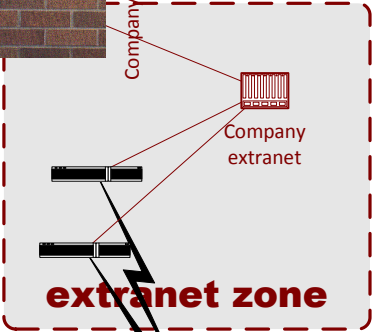

Company trusted network

Company infrastructure summary

printed 6 November, 2012

colors
until 31May2001
long-term
External

symbols
firewall -
entry point -
SAN -
net cable -
comm connection -
zone -

Company storage area network (SAN)